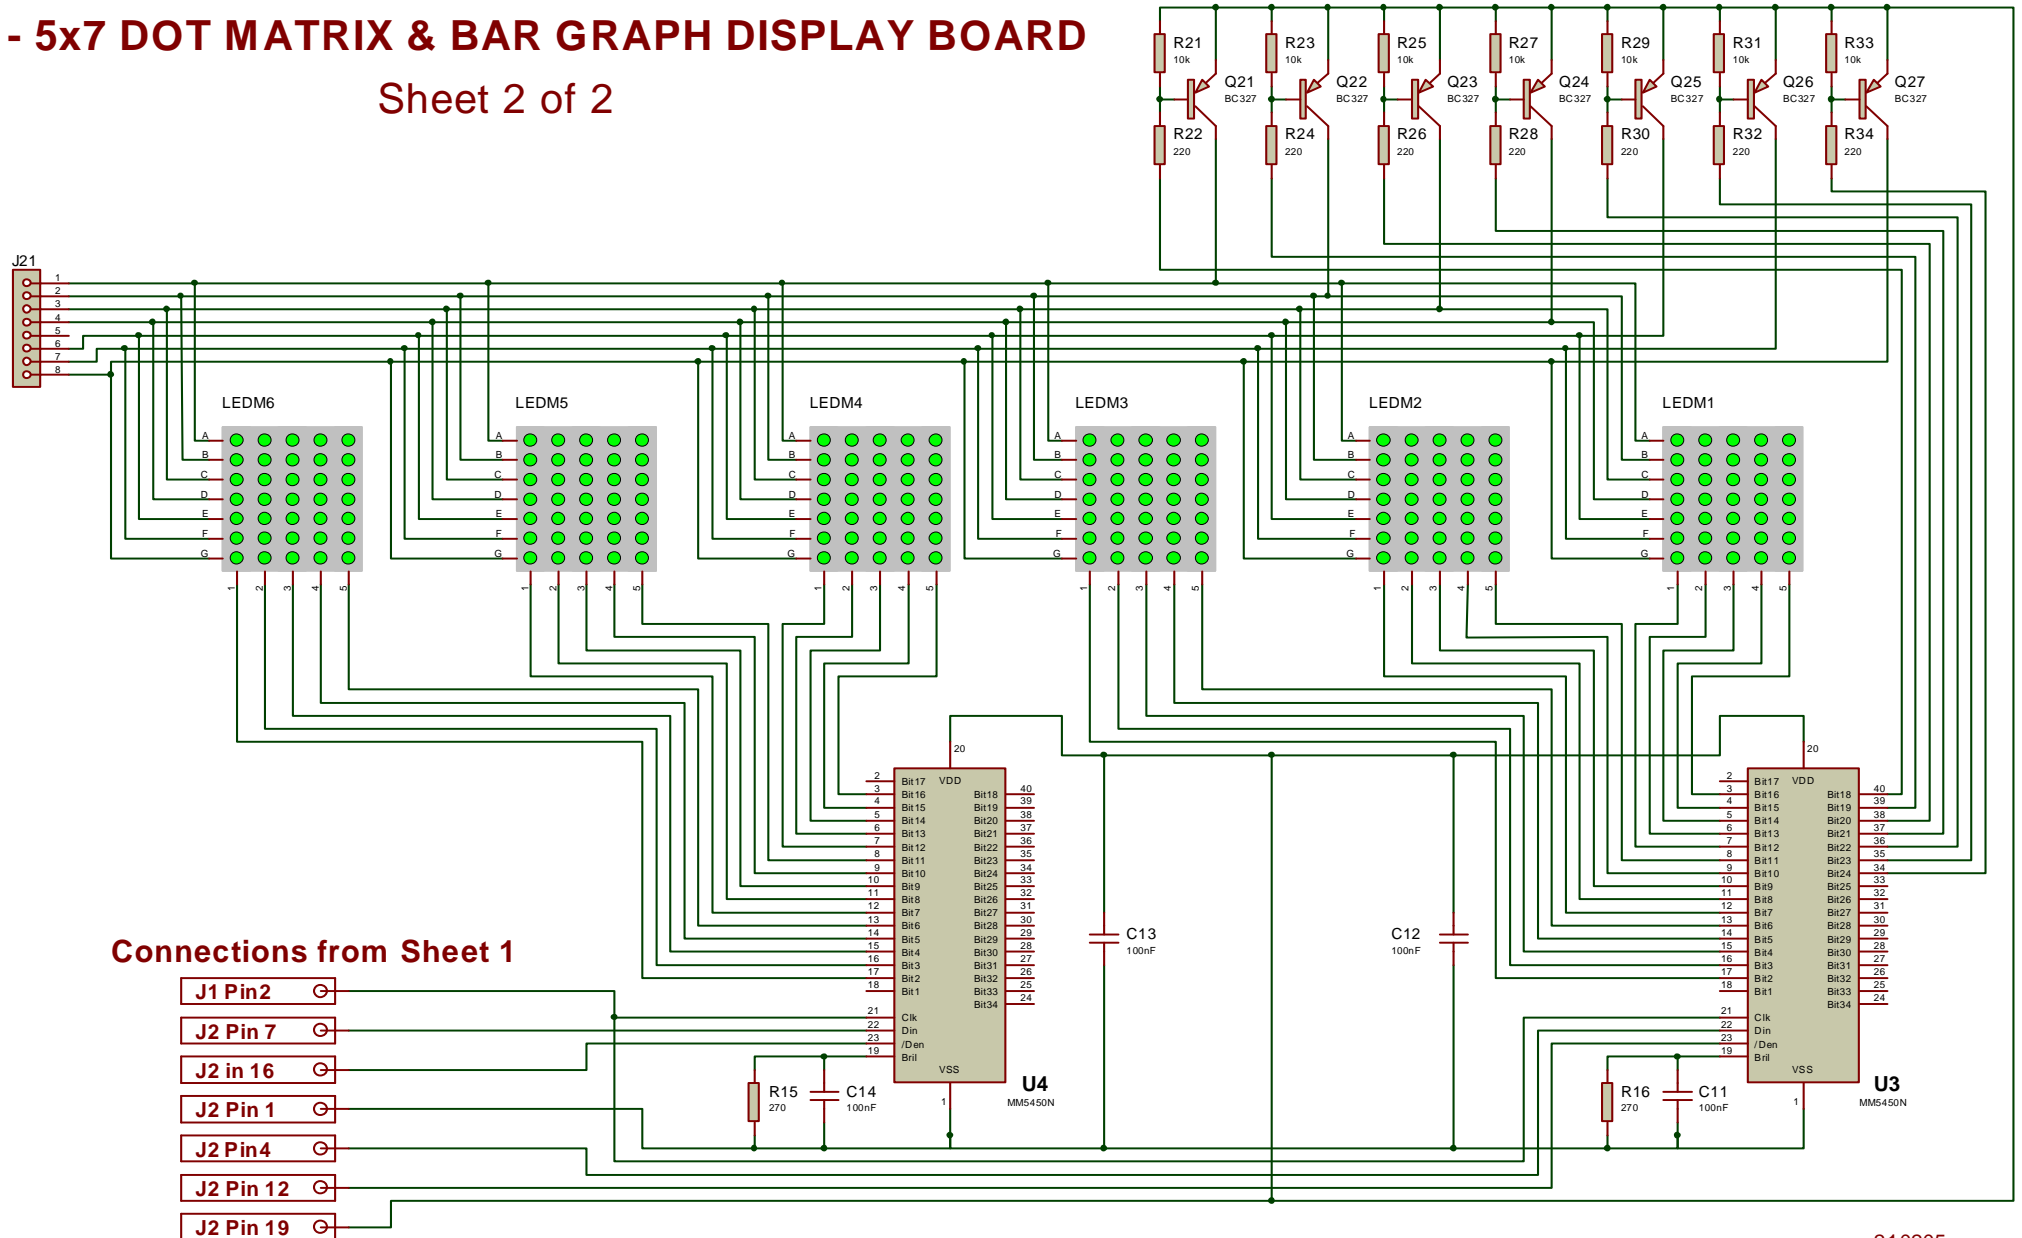

7 - 5x7 DOT MATRIX & BAR GRAPH DISPLAY BOARD

Sheet 2 of 2

210205