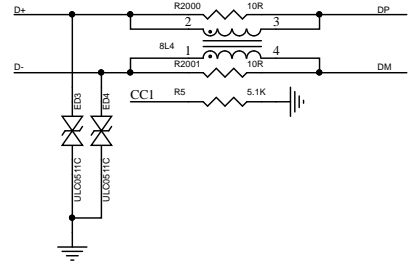

12C

Title		
WIFI_Flash_Module		
Size	Document Number	Rev
A		1.0
Date:		Sheet 6 of 1

Title		
Size	Document Number	Rev
A		
Date:	Sheet	1 of 1