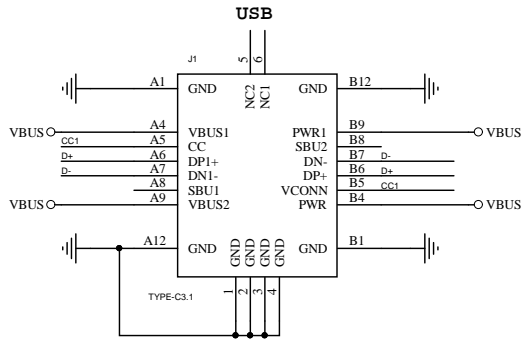

12C

Title		
WIFI_Flash_Module		
Size	Document Number	Rev
A		1.0
Date:		Sheet 6 of 1

Title		
Size	Document Number	Rev
A		
Date:	Sheet	1 of 1