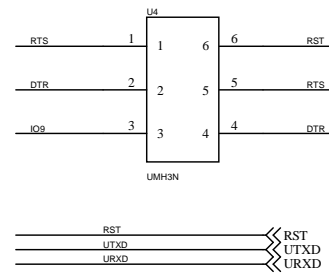

12C

Title		
WIFI_Flash_Module		
Size	Document Number	Rev
A		1.0
Date:		Sheet 6 of 1

Title		
Size	Document Number	Rev
A		
Date:	Sheet	1 of 1