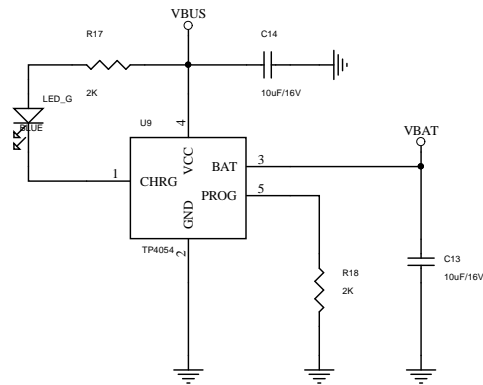

12C

Title		
WIFI_Flash_Module		
Size	Document Number	Rev
A		1.0
Date:		Sheet 6 of 1

Title		
Size	Document Number	Rev
A		
Date:	Sheet	1 of 1