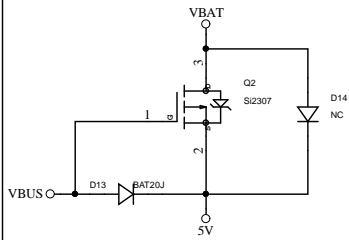

12C

Title		
WIFI_Flash_Module		
Size	Document Number	Rev
A		1.0
Date:		Sheet 6 of 1

Title		
Size	Document Number	Rev
A		
Date:	Sheet	1 of 1