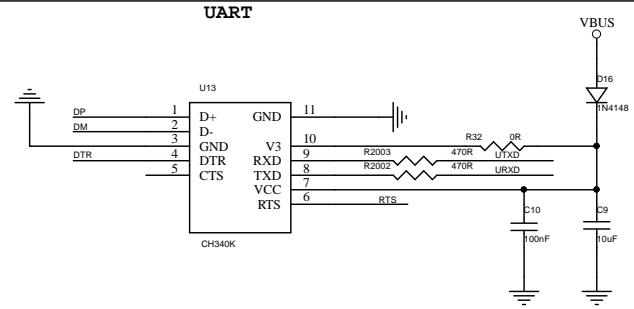

12C

Title		
WIFI_Flash_Module		
Size	Document Number	Rev
A		1.0
Date:		Sheet 6 of 1

Title		
Size	Document Number	Rev
A		
Date:	Sheet	1 of 1